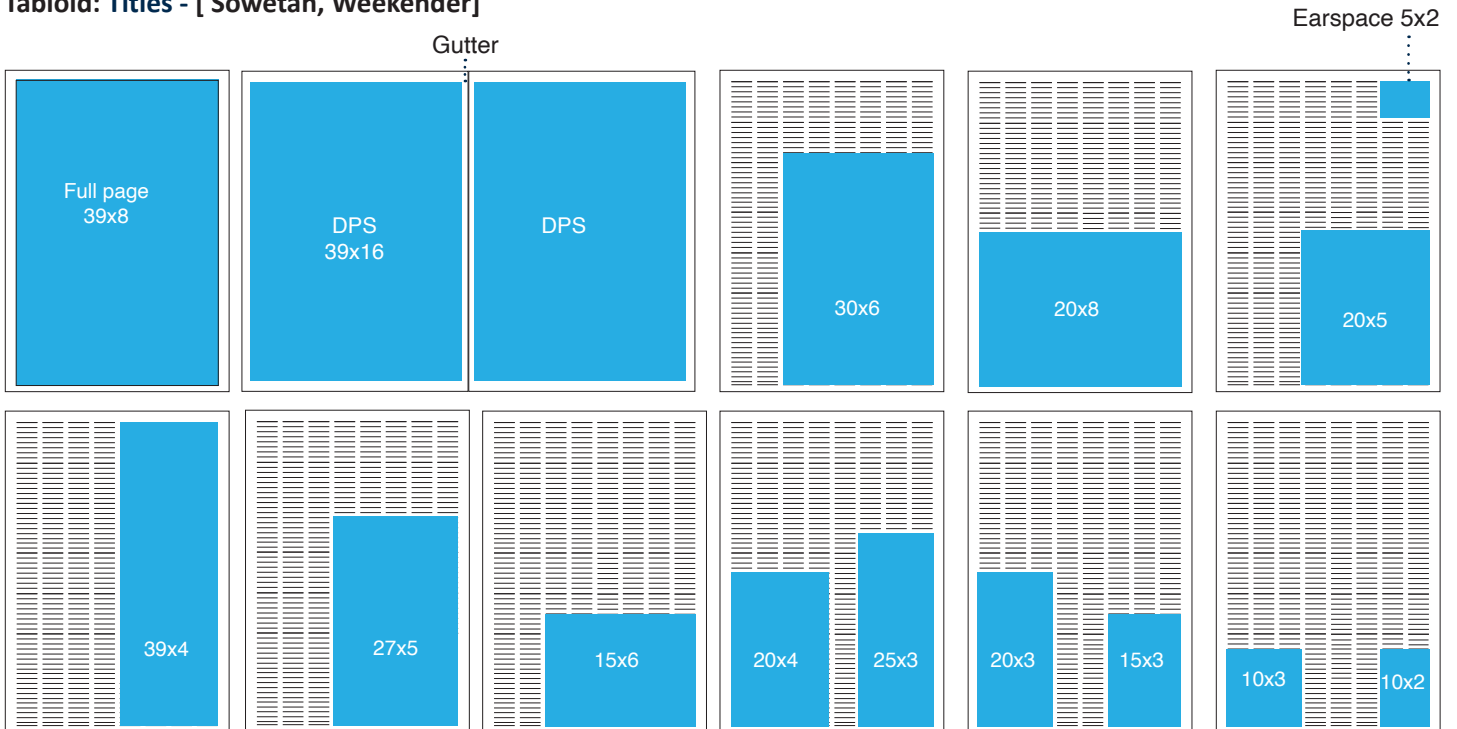

ADVERTISING MATERIAL SPECIFICATIONS

ADVERTISING MATERIAL SPECIFICATIONS

Broadsheet: Titles - [Business Day, Sunday Times, Daily Dispatch and The Herald]

Size	Material	Deadline
54 x 10 (Full Pg)	540h x 379w mm	Business Day – 2 working days prior to publication Sunday Times – Thursday 16h00 prior to publication Weekend Post – Friday 10h00, prior to publication Daily Dispatch – 12h00, 2 working days prior to publication The Herald – Friday 10h00, prior to Monday publication
54 x 20 (DPS)	540h x 790w mm	
39 x 7 (Half Pg V)	390h x 264w mm	
27 x 10 (Half Pg H)	270h x 379w mm	
54 x 5 (Half Pg V)	540h x 187w mm	
30 x 6 (A4)	300h x 225w mm	
27 x 5 (Quarter Pg)	270h x 187w mm	
20 x 5	200h x 187w mm	
15 x 6 (A5 H)	150h x 225w mm	
20 x 4 (A5 V)	200h x 148w mm	
25 x 3	250h x 111w mm	
20 x 3	200h x 111w mm	
15 x 3	150h x 111w mm	
6 x 2 (earspace)	60h x 73w mm	

ADVERTISING MATERIAL SPECIFICATIONS

Tabloid: Titles - [Sowetan, Weekender]

Size	Material	Deadline
39 x 8 (Full Pg)	390h x 261w mm	Sowetan – 2 working days prior to publication
30 x 6 (A4)	300h x 195w mm	Weekender – 12h00, 2 working days prior to publication
20 x 8 (Half Pg H)	200h x 261w mm	
39 x 4 (Half Pg V)	390h x 129w mm	
27 x 5	270h x 162w mm	
20 x 5	200h x 162w mm	
15 x 6 (A5 H)	150h x 195w mm	
20 x 4 (A5 V)	200h x 129w mm	
25 x 3	250h x 96w mm	
20 x 3	200h x 96w mm	
15 x 3	150h x 96w mm	
10 x 3	100h x 96w mm	
10 x 2	100h x 63w mm	
5 x 2 (earspace)	50h x 63w mm	