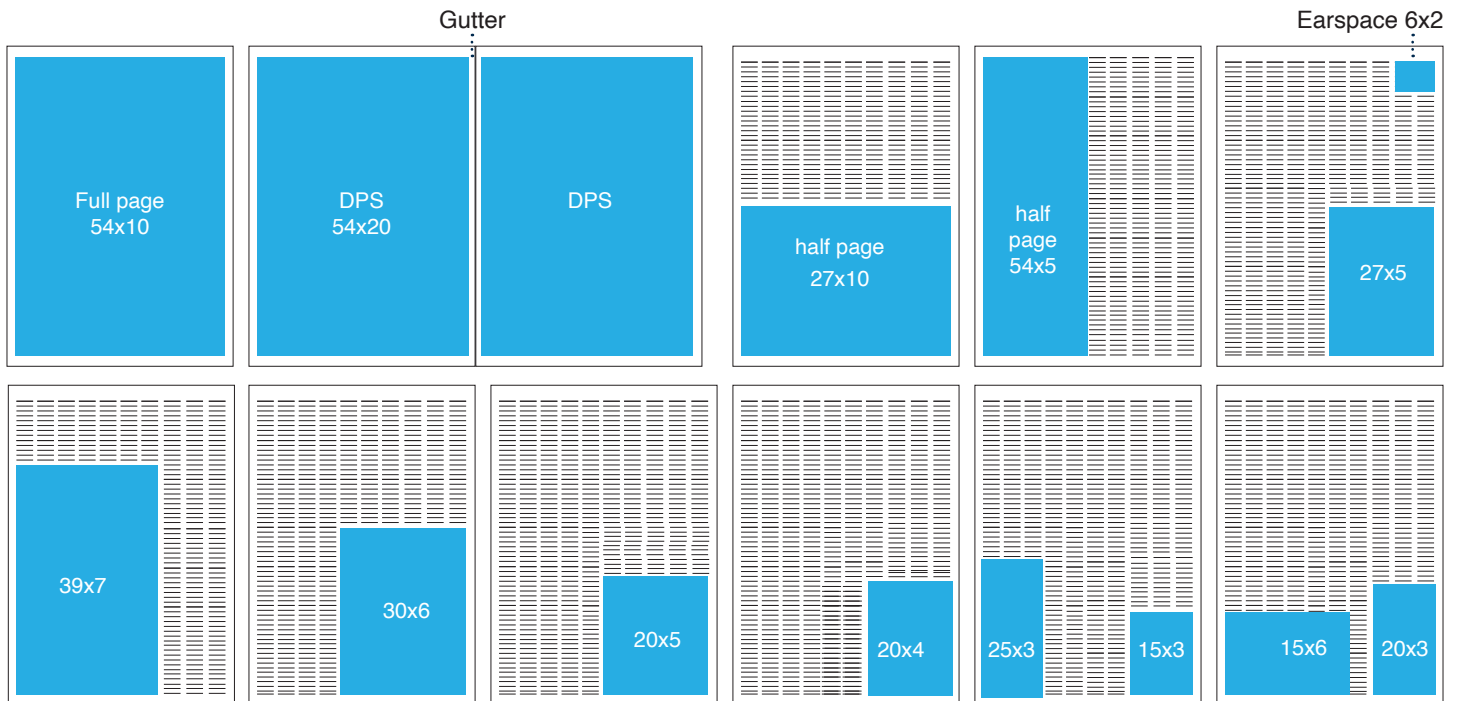

ADVERTISING MATERIAL SPECIFICATIONS

ADVERTISING MATERIAL SPECIFICATIONS

Broadsheet: Titles - [Business Day, Sunday Times, Daily Dispatch and The Herald]

Size	Material	Deadline
54 x 10 (Full Pg)	540h x 379w mm	Business Day – 2 working days prior to publication Sunday Times – Thursday 16h00 prior to publication Weekend Post – Friday 10h00, prior to publication Daily Dispatch – 12h00, 2 working days prior to publication The Herald – Friday 10h00, prior to Monday publication
54 x 20 (DPS)	540h x 790w mm	
39 x 7 (Half Pg V)	390h x 264w mm	
27 x 10 (Half Pg H)	270h x 379w mm	
54 x 5 (Half Pg V)	540h x 187w mm	
30 x 6 (A4)	300h x 225w mm	
27 x 5 (Quarter Pg)	270h x 187w mm	
20 x 5	200h x 187w mm	
15 x 6 (A5 H)	150h x 225w mm	
20 x 4 (A5 V)	200h x 148w mm	
25 x 3	250h x 111w mm	
20 x 3	200h x 111w mm	
15 x 3	150h x 111w mm	
6 x 2 (earspace)	60h x 73w mm	

ADVERTISING MATERIAL SPECIFICATIONS

Tabloid: Titles - [Sowetan, Weekender]

Size	Material	Deadline
39 x 8 (Full Pg)	390h x 261w mm	Sowetan – 2 working days prior to publication
30 x 6 (A4)	300h x 195w mm	Weekender – 12h00, 2 working days prior to publication
20 x 8 (Half Pg H)	200h x 261w mm	
39 x 4 (Half Pg V)	390h x 129w mm	
27 x 5	270h x 162w mm	
20 x 5	200h x 162w mm	
15 x 6 (A5 H)	150h x 195w mm	
20 x 4 (A5 V)	200h x 129w mm	
25 x 3	250h x 96w mm	
20 x 3	200h x 96w mm	
15 x 3	150h x 96w mm	
10 x 3	100h x 96w mm	
10 x 2	100h x 63w mm	
5 x 2 (earspace)	50h x 63w mm	