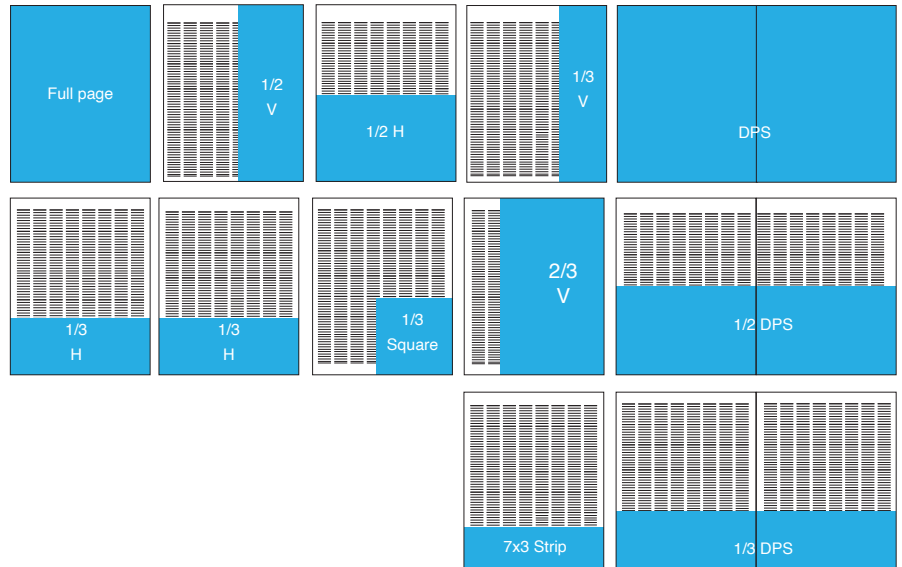

ADVERTISING MATERIAL SPECIFICATIONS

Financial Mail

Size	Material	Deadline
Full page	Type: 255h x 190mm Trim: 275h x 210mm Bleed: 283h x 220mm	FM- 1 Week prior to publication date
½ Horizontal	Type: 125h x 190w mm Trim: 135h x 210w mm Bleed: 140h x 220w mm	FM- 1 Week prior to publication date
½ Vertical	Type: 255h x 90w mm Trim: 275h x 105w mm Bleed: 283h x 117w mm	FM- 1 Week prior to publication date
DPS Double Page Spread Bleed through gutter	Type: 255h x 400w mm Trim: 275h x 420w mm Bleed: 283h x 115w mm	FM- 1 Week prior to publication date
½ DPS	Type: 125h x 400w mm Trim: 135h x 420w mm Bleed: 140h x 440w mm	FM- 1 Week prior to publication date
1/3 DPS	Type: 80h x 400w mm Trim: 85h x 420w mm Bleed: 90h x 440w mm	FM- 1 Week prior to publication date
1/3 Horizontal	Type: 80h x 190w mm Trim: 85h x 210w mm Bleed: 90h x 220w mm	FM- 1 Week prior to publication date
1/3 Vertical	Type: 255h x 60w mm Trim: 275h x 70w mm Bleed: 283h x 80w mm	FM- 1 Week prior to publication date
1/3 square	120h x 120w mm	FM- 1 Week prior to publication date
2/3 Vertical	Type: 255h x 125w mm Trim: 275h x 135w mm Bleed: 283h x 145w mm	FM- 1 Week prior to publication date
5 x 3 Strip	50h x 190w mm	FM- 1 Week prior to publication date
10 x 1	100h x 60w mm	FM- 1 Week prior to publication date