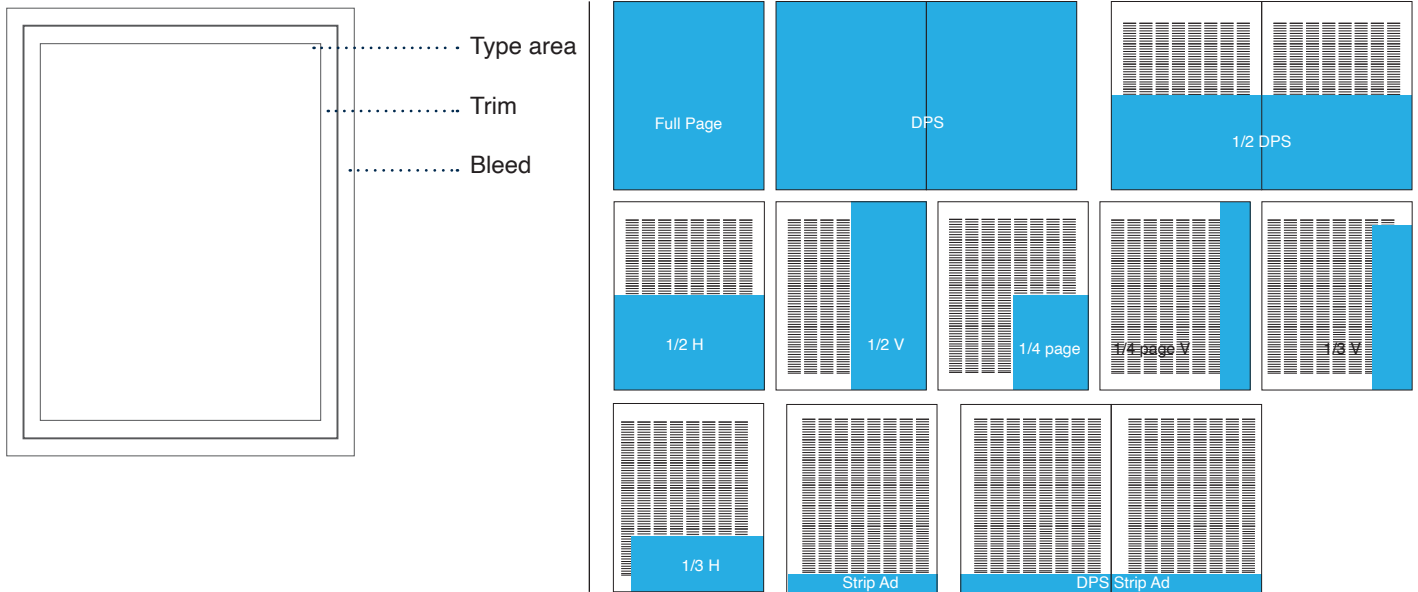

ADVERTISING MATERIAL SPECIFICATIONS

Wanted Magazine

Size	Material	Deadline
Full page	Type: 310h x 245w mm Trim: 350h x 275w mm Bleed: 356h x 285w mm	2 Weeks prior to publication date
DPS	Type: 310h x 520w mm Trim: 350h x 550w mm Bleed: 356h x 560w mm	2 Weeks prior to publication date
½ DPS	Type: 155h x 520w mm Trim: 175h x 550w mm Bleed: 178h x 560w mm	2 Weeks prior to publication date
½ Horizontal	Type: 155h x 245w mm Trim: 175h x 275w mm Bleed: 178h x 285w mm	2 Weeks prior to publication date
½ Vertical	Type: 310h x 120w mm Trim: 350h x 140w mm Bleed: 356h x 146w mm	2 Weeks prior to publication date
¼ page	Type: 155h x 120w mm Trim: 175h x 140w mm Bleed: 178h x 146w mm	2 Weeks prior to publication date
¼ page vertical	Type: 310h x 55w mm Trim: 350h x 60w mm Bleed: 356h x 71w mm	2 Weeks prior to publication date
1/3 vertical	310h x 81w mm	2 Weeks prior to publication date
1/3 Horizontal	103h x 245w mm	2 Weeks prior to publication date
Strip Ad at bottom of page	35h x 245w mm	2 Weeks prior to publication date
DPS strip ad at bottom of page	35h x 490w mm	2 Weeks prior to publication date