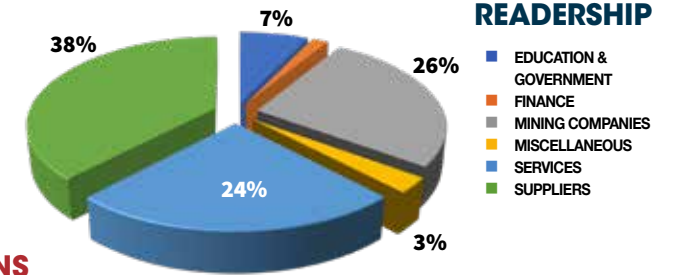

MATERIAL SPECIFICATIONS

FULL PAGE (FP)

3 PAGE PROFILE

ADVERTISING RATES

All rates exclude VAT and agency commission.

	1-2 INSERT	3-4 INSERTS	5-6 INSERTS
DOUBLE PAGE SPREAD	32 810	31 380 PER INSERT	29 880 PER INSERT
3 PAGE PROFILE	33 970	32 500 PER INSERT	31 960 PER INSERT
FULL PAGE	18 620	16 980 PER INSERT	15 860 PER INSERT
HALF PAGE	13 030	12 520 PER INSERT	11 700 PER INSERT
THIRD PAGE	12 200	11 740 PER INSERT	11 020 PER INSERT
QUARTER PAGE	9 670	9 300 PER INSERT	8 830 PER INSERT
STRIP	8 530	7 890 PER INSERT	7 190 PER INSERT
OUTSIDE FRONT COVER	49 540		
SPECIAL EDITIONS OFC (MINING/INDABA/ELECTRA/MINING ISSUES)	56 620		
GATEFOLD	44 820		
SPECIAL FOCUS COVER	37 740		
OUTSIDE BACK COVER	20 160	18 990 PER INSERT	18 390 PER INSERT
INSIDE FRONT COVER	19 220	17 800 PER INSERT	17 680 PER INSERT
INSIDE BACK COVER	18 870	17 680 PER INSERT	16 270 PER INSERT
PAGE 3 & 5 (incl 5% loading)	19 110	17 800 PER INSERT	16 900 PER INSERT
BELLYBAND (Additional printing cost for belly band applies)	27 120		
INSERTS	PRICE ON REQUEST		