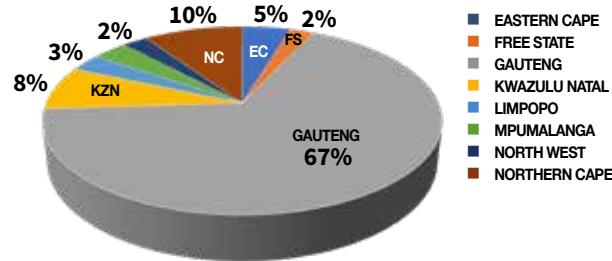

SAMINING

www.samining.co.za

READ WHAT REALLY GOES DOWN IN SADC

RATE CARD 2024

ADVERTISING CONTACT

ILONKA MOOLMAN

Tel: +27 (0) 11 280 3120

Cell: +27 82 346 3412

Email: moolmani@samining.co.za

TSHEPO MONYAMANE

SALES EXECUTIVE

Tel: +27 (0) 11 280 3110

Cell: +27 62 239 3538

Email: tshepom@samining.co.za

GEOGRAPHY