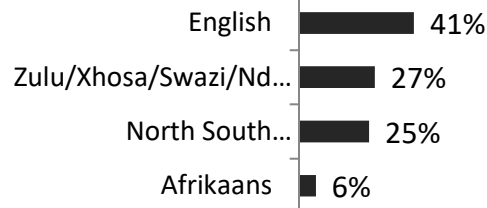

We broadcast a number of weekly specialist programmes

Province	
Gauteng	32%
Western Cape	26%
KwaZulu-Natal	16%
Eastern Cape	10%
Mpumalanga	5%
Free State	5%
North West	5%
Limpopo	1%
Northern Cape	0,1%

Main Language